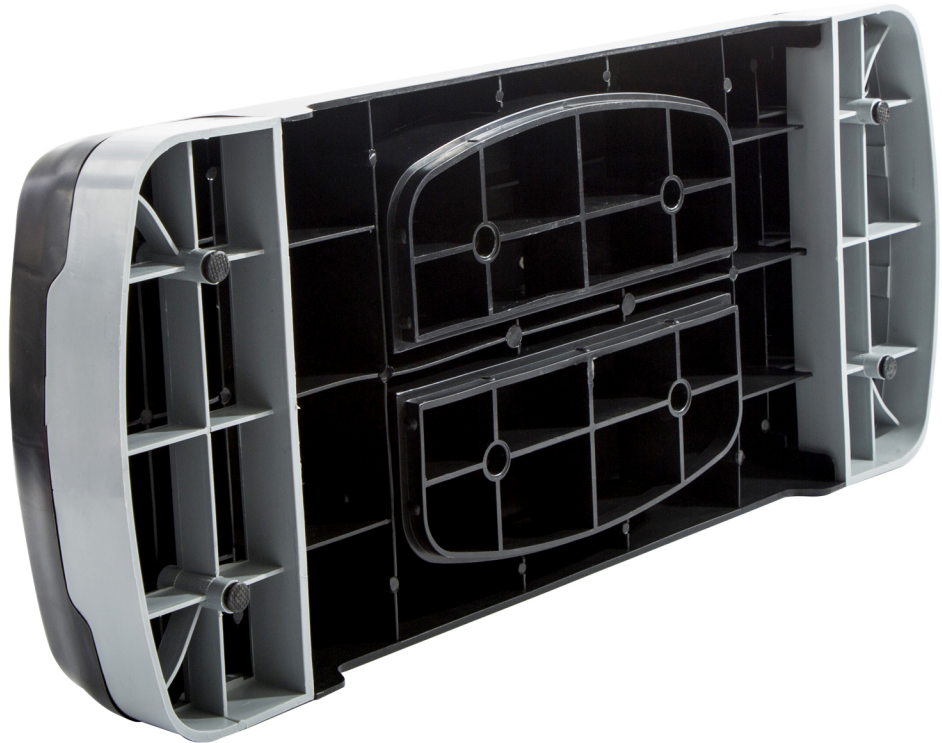

Fitness Step

Material: PP

Weight: 2.6 Kg

Single box size: 69*30*11cm

68cm

28.5cm

10cm