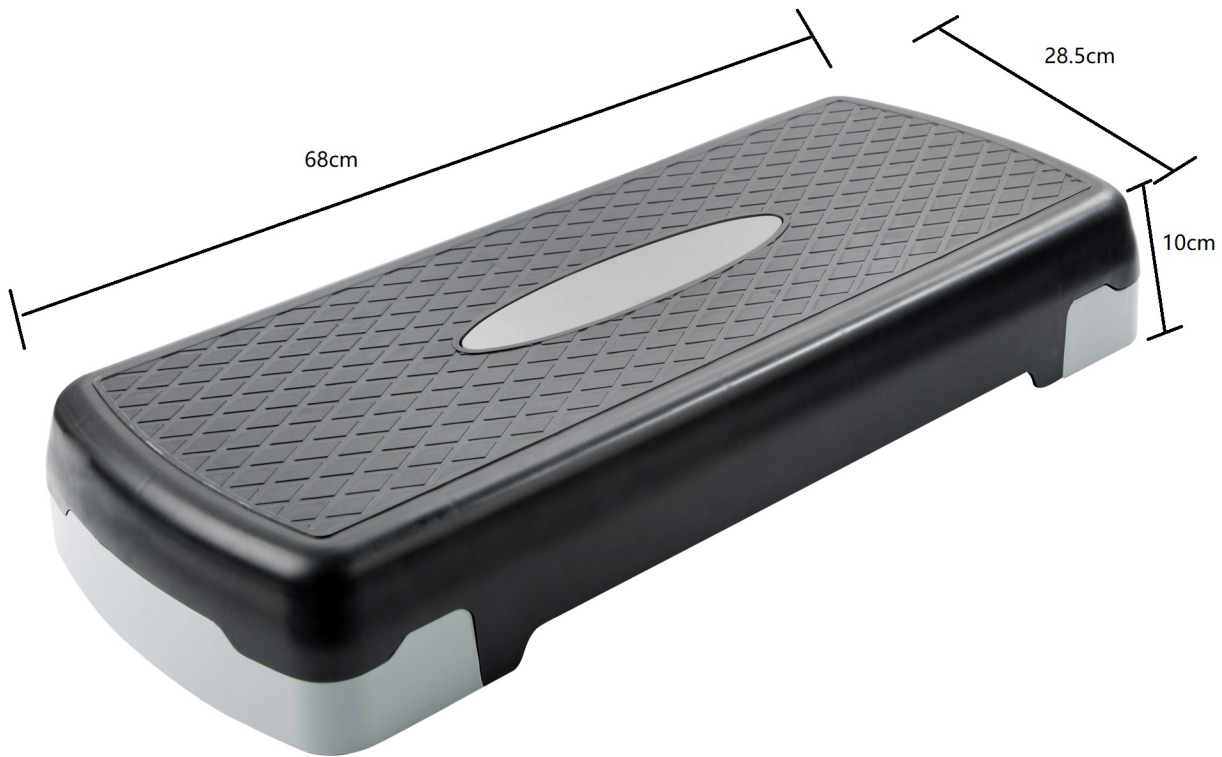

Fitness Step

Material: PP

Weight: 2.6 Kg

Single box size: 69*30*11cm

68cm

28.5cm

10cm