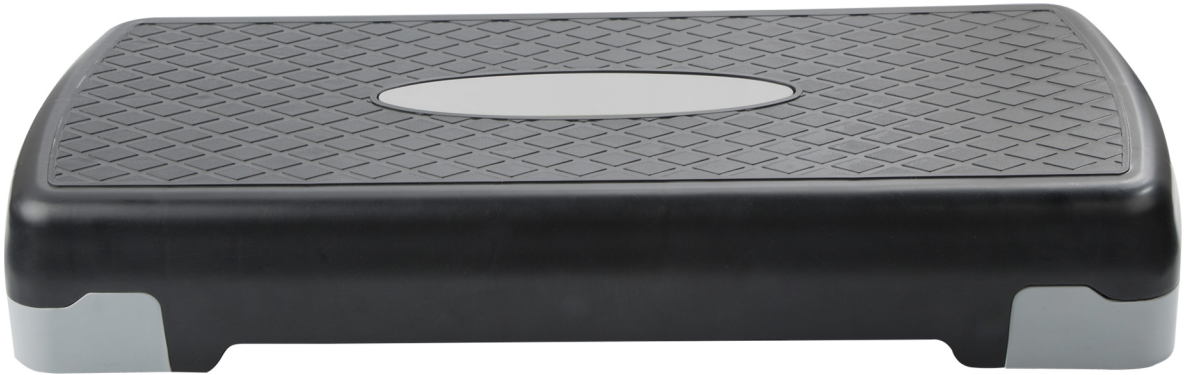

Fitness Step

Material: PP

Weight: 2.6 Kg

Single box size: 69*30*11cm

68cm

28.5cm

10cm