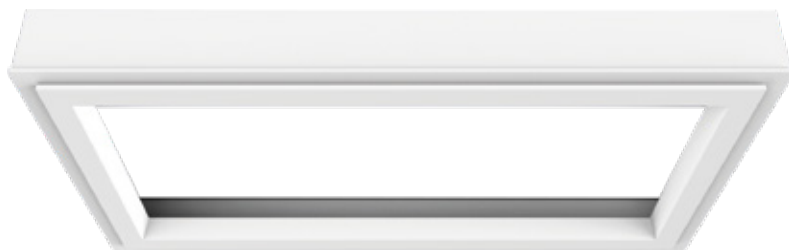

SKY CLOUD LED PANELS WITH SHADOWS

ENER-J[®]
Smart Home Living

Visual Delight. Gives you the most realistic experience of having a SKY Ceiling over roof. Includes 60x60cms SKY Panel, Window Frame as well as Touch Control Panel that can be controlled manually or auto Mode or via APP

SKU Code: SCW1001

Features

- ▶ Bright sunshine follows daylight spectrum (IR) thereby making you feel more energetic and lively.
- ▶ High quality sky & clear clouds
- ▶ Synchronizes 24 hours sunlight cycle
- ▶ Smart control system to create the ambience you want
- ▶ Provide sunshine without limitation to time, climate, season and place.

24 hours sunlight cycle

High quality sky & clear clouds

Smart Control System

Technical Specifications of the SKY Panel:

Dimension	570*570*73mm
Power	105-119W
Voltage	90-277V
CCT	2500-10000K Ra95
Illuminance at 3m	2500-3500lux
Intensity	37600-45900cd
Lifetime	50000H
IP	50
External Driver	2pcs
Dimmable/Colour Tuneable	

Technical Specification of the Surface Mounting Frame:

Aluminium with painting, Single

Suitable for 60x60cms Sky Panel

Dimensions: 76*17*80cm

Technical Specification for Touch Control Panel:

Auto/Manual/App control