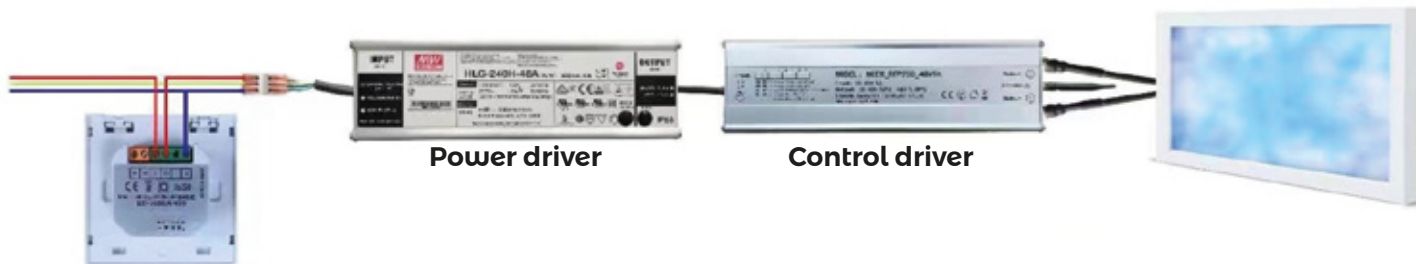

SKU Code: SCW1001

Features

- ▶ Bright sunshine follows daylight spectrum (IR) thereby making you feel more energetic and lively.
- ▶ High quality sky & clear clouds
- ▶ Synchronizes 24 hours sunlight cycle
- ▶ Smart control system to create the ambience you want
- ▶ Provide sunshine without limitation to time, climate, season and place.

24 hours sunlight cycle

High quality sky & clear clouds

Smart Control System

Technical Specifications of the SKY Panel:

Dimension	570*570*73mm
Power	105-119W
Voltage	90-277V
CCT	2500-10000K Ra95
Illuminance at 3m	2500-3500lux
Intensity	37600-45900cd
Lifetime	50000H
IP	50
External Driver	2pcs
Dimmable/Colour Tuneable	

Technical Specification of the Surface Mounting Frame:

Aluminium with painting, Single

Suitable for 60x60cms Sky Panel

Dimensions: 76*17*80cm

Technical Specification for Touch Control Panel:

Auto/Manual/App control

One controller can connect 64 units of SKY panel Max

Compatible with Dali system

Diverter needed for connecting more than 4 SKY Panels with one controller

Connection Diagram

Power driver

Control driver

Red : Live line L