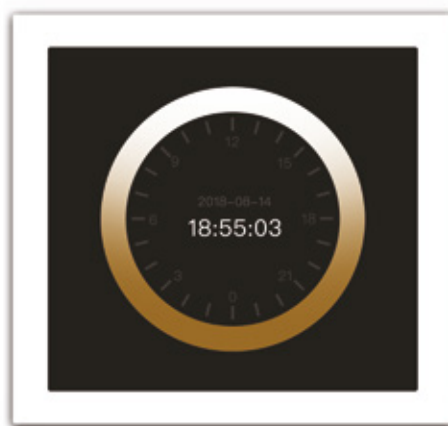

SKU Code: SCW1001

Features

- ▶ Bright sunshine follows daylight spectrum (IR) thereby making you feel more energetic and lively.
- ▶ High quality sky & clear clouds
- ▶ Synchronizes 24 hours sunlight cycle
- ▶ Smart control system to create the ambience you want
- ▶ Provide sunshine without limitation to time, climate, season and place.

24 hours sunlight cycle

High quality sky & clear clouds

Smart Control System

Technical Specifications of the SKY Panel:

Dimension	570*570*73mm
Power	105-119W
Voltage	90-277V
CCT	2500-10000K Ra95
Illuminance at 3m	2500-3500lux
Intensity	37600-45900cd
Lifetime	50000H
IP	50
External Driver	2pcs
Dimmable/Colour Tuneable	

Technical Specification of the Surface Mounting Frame:

Aluminium with painting, Single

Suitable for 60x60cms Sky Panel

Dimensions: 76*17*80cm

Technical Specification for Touch Control Panel:

Auto/Manual/App control

One controller can connect 64 units of SKY panel Max

Compatible with Dali system

Diverter needed for connecting more than 4 SKY Panels with one controller

Connection Diagram

Power driver

Control driver

Red : Live line L