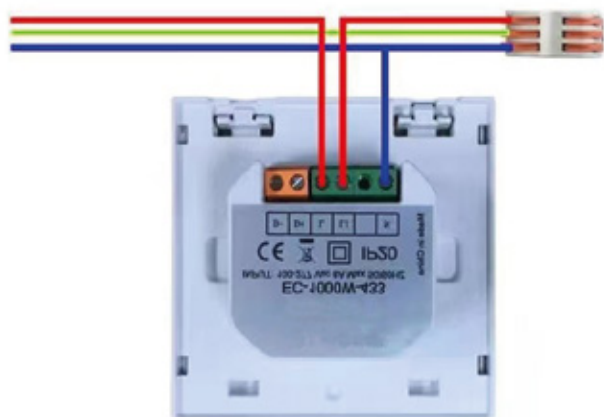

24 hours sunlight cycle

High quality sky & clear clouds

Smart Control System

Technical Specifications of the SKY Panel:

Dimension	570*570*73mm
Power	105-119W
Voltage	90-277V
CCT	2500-10000K Ra95
Illuminance at 3m	2500-3500lux
Intensity	37600-45900cd
Lifetime	50000H
IP	50
External Driver	2pcs
Dimmable/Colour Tuneable	

Technical Specification of the Surface Mounting Frame:

Aluminium with painting, Single

Suitable for 60x60cms Sky Panel

Dimensions: 76*17*80cm

Technical Specification for Touch Control Panel:

Auto/Manual/App control

One controller can connect 64 units of SKY panel Max

Compatible with Dali system

Diverter needed for connecting more than 4 SKY Panels with one controller

Connection Diagram

Power driver

Control driver

Red : Live line L