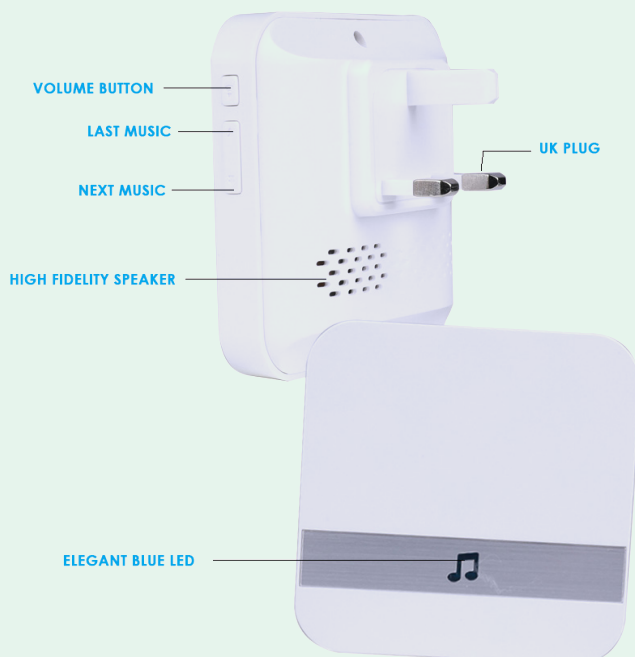

# CHIME FOR ECO WIRELESS VIDEO DOOR BELL

SKU Code: SHA5285

## Chime for Smart Eco Wireless Video Door Bell (SHA5284)

### Functions

- U.K. Plug (95V-265V AC Output)
- High Quality Chime Speaker
- **Music Key:** Short press to select Music & long press for Pairing
- **Volume UP/DOWN:** To Adjust 8 levels of Music Volume

### Description

- Low power AC plug Chimes gets plugged into sockets directly and saves battery, protect environment and is very convenient.
- Super-strong Receiver suitable for houses, office buildings, hotels, building receptions, warehouse, factories, construction sites, etc.
- No signal interference if same/similar chimes are installed in neighborhood. Only the paired chimes will play once the Doorbell is pressed.
- One Doorbell can be paired with multiple Chimes.