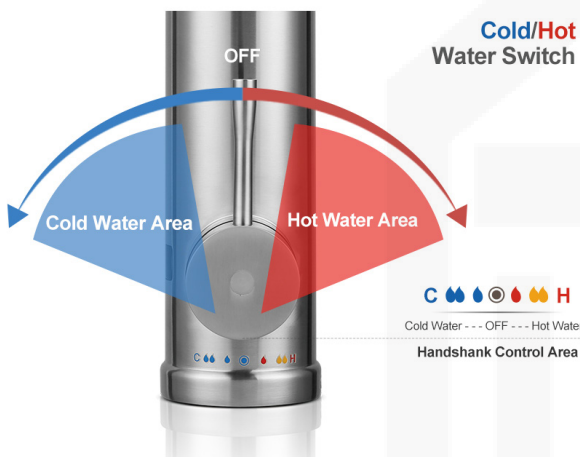

ELECTRIC HOT WATER TAP

SKU Code: BW1005
EAN Code: 7061251384267

Electronic Bathroom Basin Hot Water Tap with Digital Display of Temperature

ENER-J's Instant Water Tap gives you the flexibility of heating element inside so no separate line required for hot water. Just the cold water feed is enough. If you don't have combi-boiler or have to heat the water separately, then this is the perfect product. Stylish design and amazing finish, this tap will improve the look of your kitchen.

Technology Data	
Product Model	BW1005
Voltage	220-240V
Power	3300W
Rated Current	14.3A
Required Circuit Breaker	20A
Operation Mode	Hand Shank
Thermal Cut-out	95°C
Min. Water flow to activate	1L/Min
Min. Water Flow to Activate	1.5L/min.
Rated Pressure	0MPa
Water Pressure	0.02 -0.6MPa
Water Connections	G1/2"
Product Size	200*60*420mm

Specification

1. Stainless steel body with brushed surface treatment, finger print proof.
2. Instant for Hot/Cold water supply. No wait. No waste.
3. Patent Heating technology, much longer service life.
4. Easy installation, power cord can be connected above or under sink.
5. Nozzle is rotatable in 180° convenient for use.
6. LED digital temperature display, the outlet temperature in clear at glance.
7. Overheat protection & dry heating protection.
8. Fault auto-detection technique, error code will appear automatically while failure.

Application

- Kitchen Sink
- Bathroom Basin
- Public Place