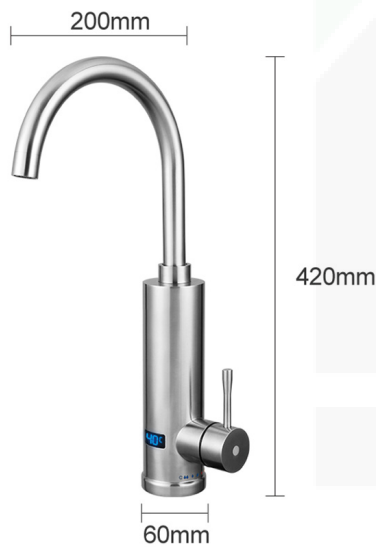

ELECTRIC HOT WATER TAP

SKU Code: BW1005
EAN Code: 7061251384267

Electronic Bathroom Basin Hot Water Tap with Digital Display of Temperature

ENER-J's Instant Water Tap gives you the flexibility of heating element inside so no separate line required for hot water. Just the cold water feed is enough. If you don't have combi-boiler or have to heat the water separately, then this is the perfect product. Stylish design and amazing finish, this tap will improve the look of your kitchen.

Technology Data	
Product Model	BW1005
Voltage	220-240V
Power	3300W
Rated Current	14.3A
Required Circuit Breaker	20A
Operation Mode	Hand Shank
Thermal Cut-out	95°C
Min. Water flow to activate	1L/Min
Min. Water Flow to Activate	1.5L/min.
Rated Pressure	0MPa
Water Pressure	0.02 -0.6MPa
Water Connections	G1/2"
Product Size	200*60*420mm

Specification

1. Stainless steel body with brushed surface treatment, finger print proof.
2. Instant for Hot/Cold water supply. No wait. No waste.
3. Patent Heating technology, much longer service life.
4. Easy installation, power cord can be connected above or under sink.
5. Nozzle is rotatable in 180° convenient for use.
6. LED digital temperature display, the outlet temperature in clear at glance.
7. Overheat protection & dry heating protection.
8. Fault auto-detection technique, error code will appear automatically while failure.